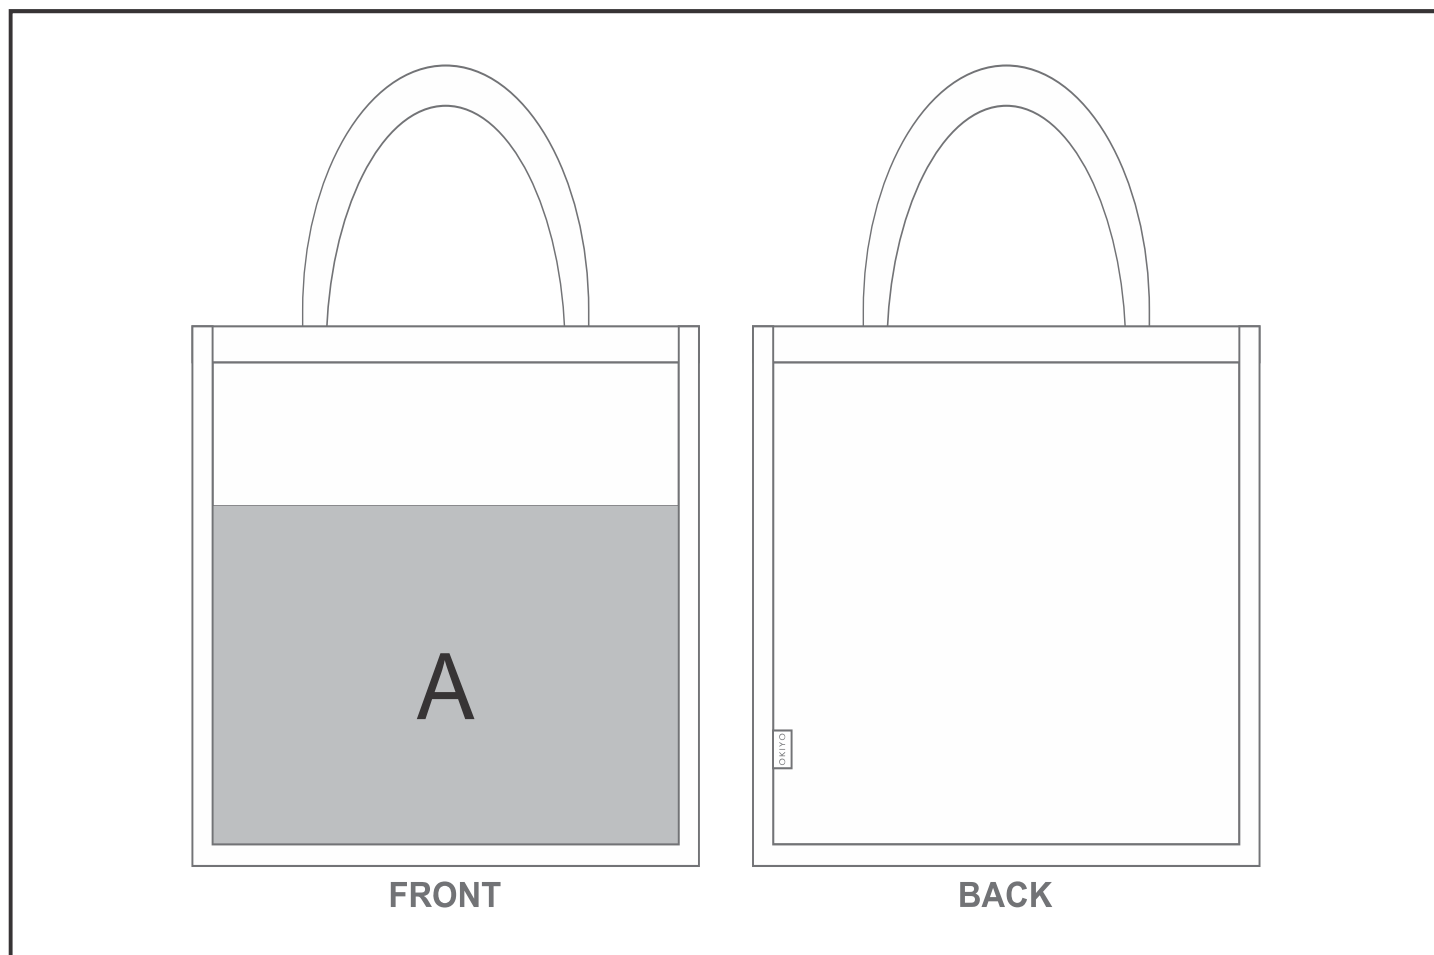

GP-OK-47-B

Okiyo Nuri Sublimated Jute Tote

Need to know:

- Includes 1-Position Sublimation (setup fees apply)

- Please Note: We cannot guarantee 100% logo Alignment on all Brandable Panels.

Branding Options:

Position	Branding Method (Branding Code)	No. of Colours	Dimension
A	Custom Sublimation A (CPSUB-A)	Full Colour	310mm wide x 220mm high